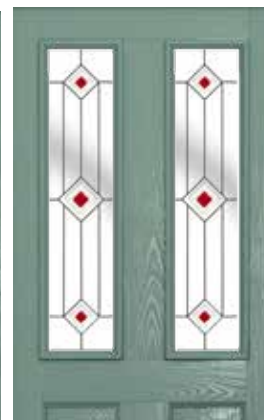

Trio Square (Red)