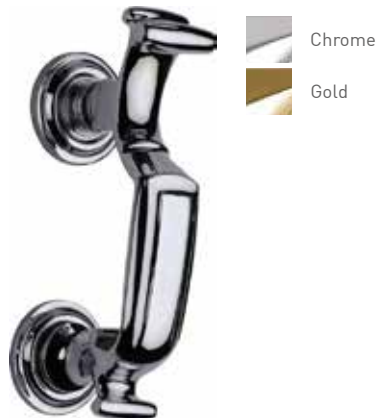

Premium 7" Doctor