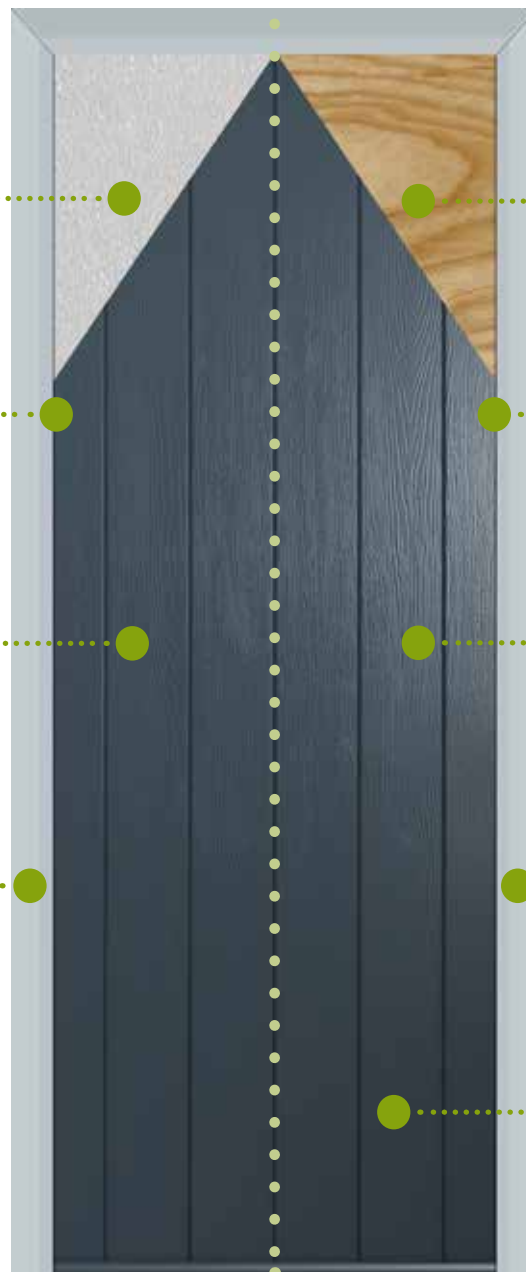

You can rest assured that with our door construction, coupled with our unique, reinforced door frame and Secured by Design locking systems, your home will be as safe as can be when you choose Solidor.

A typical foam filled door construction

Solidor's unique solid timber construction

40mm Foam Filled Centre performs thermally, but because this is a foam fill it is neither solid, nor secure.

44mm Solid Timber Core that is thermally efficient and extremely secure.

Visible Edge Banding as a result you will often see a different coloured line running the length of the door.

Hidden Edge Banding so the front of your door remains a solid, glorious slab of colour.

Gel Coated GRP Outer Skin may offer protection but can be easily cut through. Also, because every door is a white blank that is surface painted they show scratches very easily.

'Through' Colour ABS Skins made from the same durable plastic as Lego®. Also, because the entire skin is made of a solid colour, any scratches are practically hidden.

3 Chamber Profile which use valuable steel or aluminium reinforcements. Also, you should check if they are lead free.

Lead Free, 5 Chamber Profile which uses 100% recycled reinforcing. Generally, the more chambers that a profile uses, the stronger and more thermally efficient they are.

Wood Grain Effect Skin that gives all of the aesthetics of timber, but without the time consuming maintenance.

To see our security test video visit www.solidor.co.uk/tv