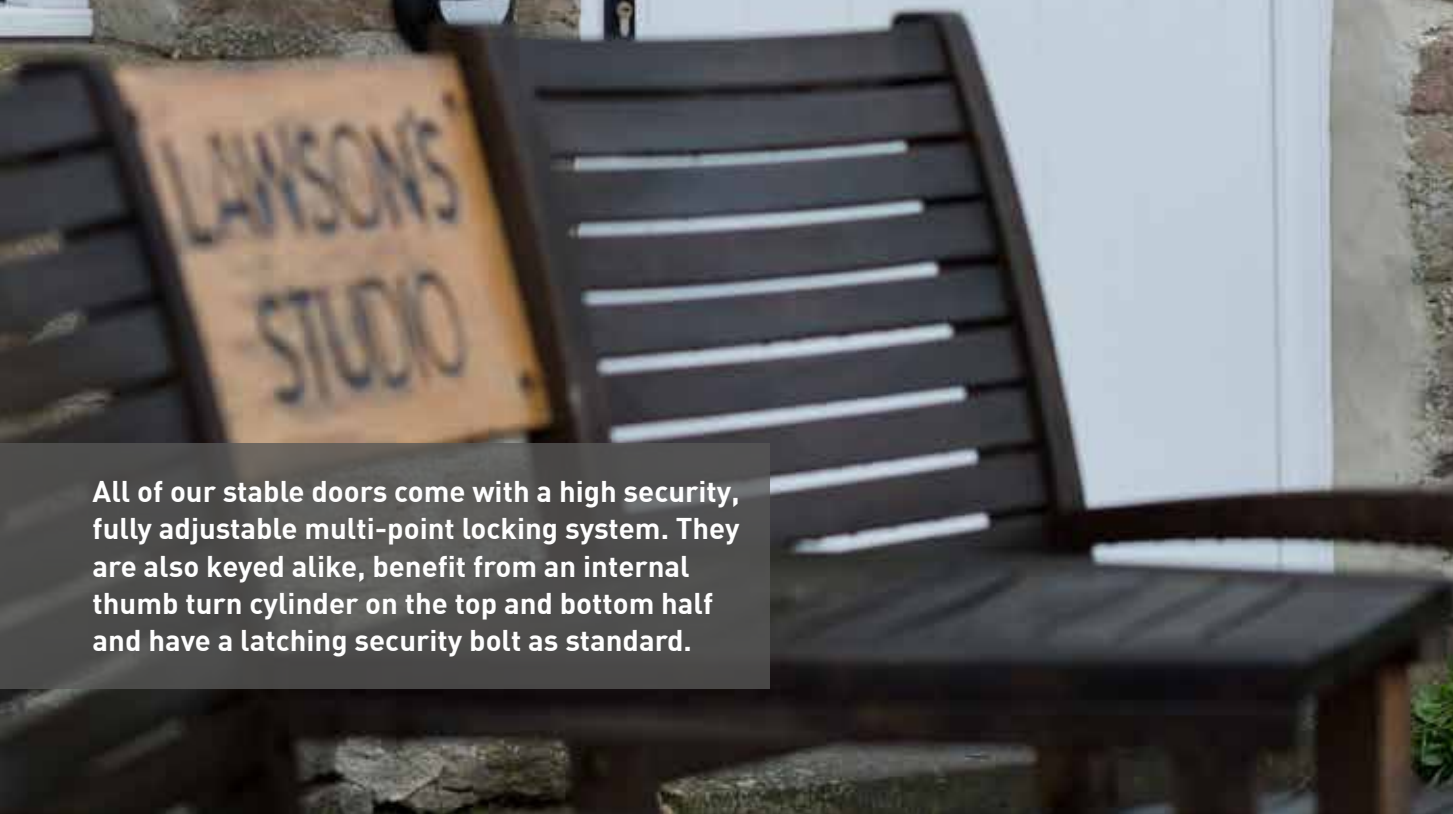

[contact us for more details]

Solidor[®]
EXCLUSIVE

Secured by Design

Police Preferred Specification

All of our stable doors come with a high security, fully adjustable multi-point locking system. They are also keyed alike, benefit from an internal thumb turn cylinder on the top and bottom half and have a latching security bolt as standard.