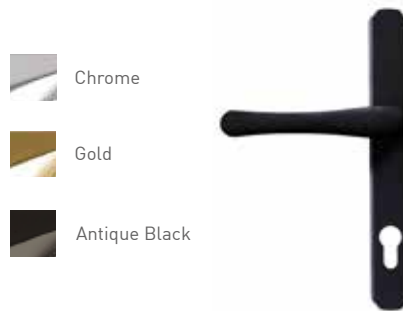

Nottingham

Furniture & Accessories

A selection of beautiful accessories and high security locks to perfectly compliment your choice of door. Whether contemporary or traditional you will find an accessory to really make your door stand out.

Not available on Tenby 4, Conway 3, Ludlow, Edinburgh, Harlech or Nottingham

Viewer

Letterplates

The Architectural Range

Pony Tail

Lever / Lever inline handle

Escutcheon

Letterplate (Opens inwards)

The Classical Range

Bullring Knocker

Lever / Lever inline handle

Escutcheon

Pull Knob

Letterplate (opens inwards)

Butt Hinge

-  Gold
-  White
-  Black
-  Brushed Ali

Hinges

Our new slimline, PAS 23-24 tested, face fixed flag hinge is sleek and modern.

-  Chrome
-  Gold
-  Brushed
-  Black Chrome
-  White
-  Black

Handles

A large range of premium quality handles to complement our doors. Available with a choice of a standard lever or one of the three exclusive options across the whole range of finishes.